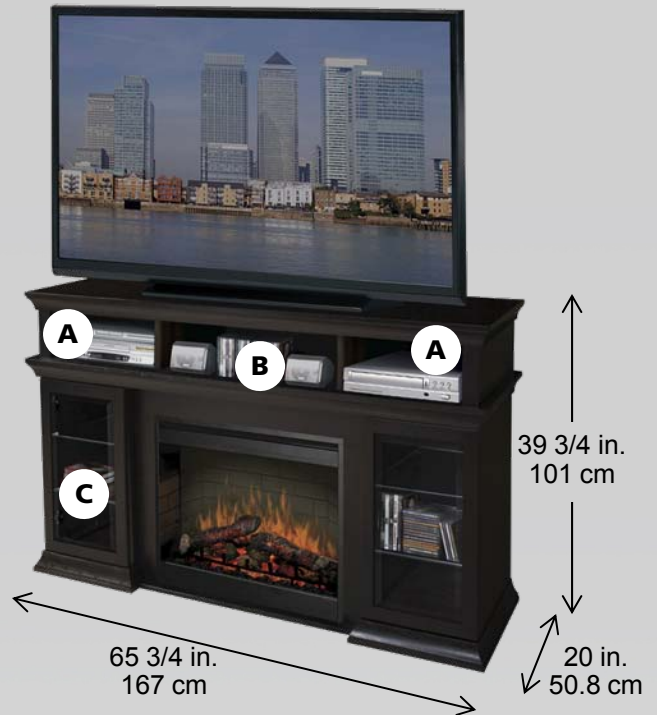

Bennett Electric Fireplace

SMP-155G-E-ST

Media Console

An elegant companion for the home theater, the Bennett Media Console combines convenience and style with ample storage and a reinforced platform for televisions up to 60" in size.

Storage cabinets

Component storage

Elegant hearth

Firebox

- 26" self-trimming electric firebox
- Patented, life-like flame effect
- Inner glow logs molded from wood logs for incredible realism
- On-demand heat with thermostat control warms a room or area of up to 400 sq. ft.
- Interior light and flame speed control
- Flame operates with or without heat
- 3¢ / hour with flame only
9¢ / hour with flame and heat*
- 120 Volts / 1,440 Watts / 4,915 BTU

Component Storage	Inches			cm		
	W	H	D	W	H	D
A – Top outside shelves	18	6.75	20	45.7	17.1	50.8
B – Top center	19.75	6.75	20	50.2	17.1	50.8
C – Sides	13	24.75*	17.75	33	62.9*	45.1

*Two adjustable shelves

Includes on / off remote control

No carbon monoxide or emissions, glass stays cool-to-touch

TV and accessories not included

Model #	Description	lbs/kg	UPC	Wty. †	Carton Dimensions (W x H x D)		Cube	
					Inches	cm	ft ³	m ³
SMP-155G-E-ST	Espresso media console package with 26" self trimming electric firebox.	278 / 127						
Package consists of two cartons:	DF2608 – 26" electric firebox	48 / 21.8	781052 052161	2 yr.	31.6 x 26.2 x 12.4	80.4 x 66.5 x 31.5	5.9	0.17
	SSE-E-1555G – Media console	230 / 105	781052 048164	1 yr.	23.3 x 14.1 x 69.1	59.1 x 35.8 x 175.5	13.1	0.37